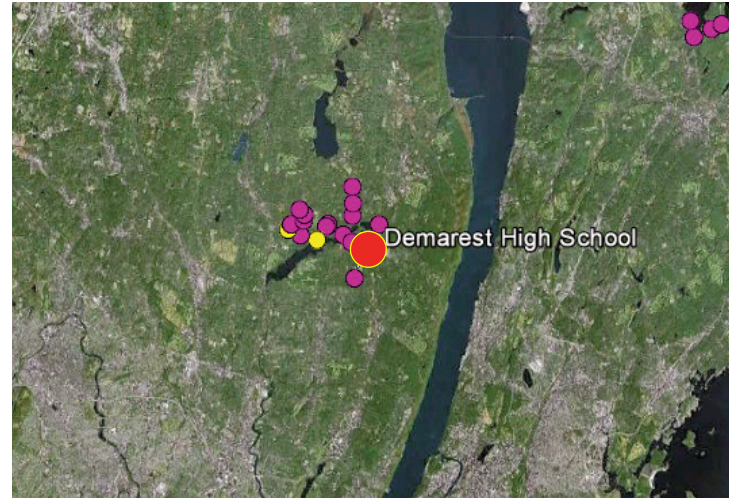

## WeatherBug Safety Solutions In Action

**WHAT:** Man killed by lightning strike on the campus of Demarest High School

**WHERE:** Northern Valley Regional High School - Demarest, Demarest, NJ

**WHEN:** Friday, September 7, 2012

**3:50 PM** – In-cloud lightning pulses (magenta) detected within 15 miles of school - 32 minutes prior to fatal strike.

**4:04 - 4:08 PM** – In-cloud pulses and cloud-to-ground strikes detected within an extremely dangerous range of school - at least 18 minutes prior to fatal strike.

**4:08 - 4:36 PM** – In-cloud and cloud-to-ground strikes on or near campus. Strike that resulted in fatality occurred at 4:22 PM. NWS issued a Severe Thunderstorm Warning at 4:35 PM.

**NATIONAL WEATHER SERVICE NEW YORK NY**  
441 PM EDT FRI SEP 07 2012

**0422 PM LIGHTNING DEMAREST** 40.96N 73.96W  
09/07/2012 BERGEN NJ TRAINED SPOTTER

\*\*\* 1 INJ \*\*\* 1 PERSON STRUCK BY LIGHTNING NEAR NORTH VALLEY REGIONAL HIGH SCHOOL. CPR BEING PERFORMED.

**Police say the storm swept in without much warning, and the lightning started while the skies were still sunny.**