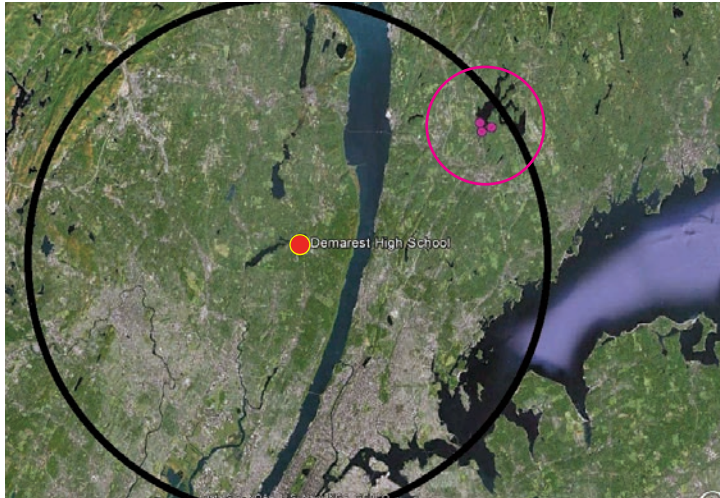

## WeatherBug Safety Solutions In Action

**WHAT:** Man killed by lightning strike on the campus of Demarest High School

**WHERE:** Northern Valley Regional High School - Demarest, Demarest, NJ

**WHEN:** Friday, September 7, 2012

**3:50 PM** – In-cloud lightning pulses (magenta) detected within 15 miles of school - 32 minutes prior to fatal strike.

**4:04 - 4:08 PM** – In-cloud pulses and cloud-to-ground strikes detected within an extremely dangerous range of school - at least 18 minutes prior to fatal strike.

**4:08 - 4:36 PM** – In-cloud and cloud-to-ground strikes on or near campus. Strike that resulted in fatality occurred at 4:22 PM. NWS issued a Severe Thunderstorm Warning at 4:35 PM.

**NATIONAL WEATHER SERVICE NEW YORK NY**  
441 PM EDT FRI SEP 07 2012

**0422 PM LIGHTNING DEMAREST** 40.96N 73.96W  
09/07/2012 BERGEN NJ TRAINED SPOTTER

\*\*\* 1 INJ \*\*\* 1 PERSON STRUCK BY LIGHTNING NEAR NORTH VALLEY REGIONAL HIGH SCHOOL. CPR BEING PERFORMED.

**Police say the storm swept in without much warning, and the lightning started while the skies were still sunny.**