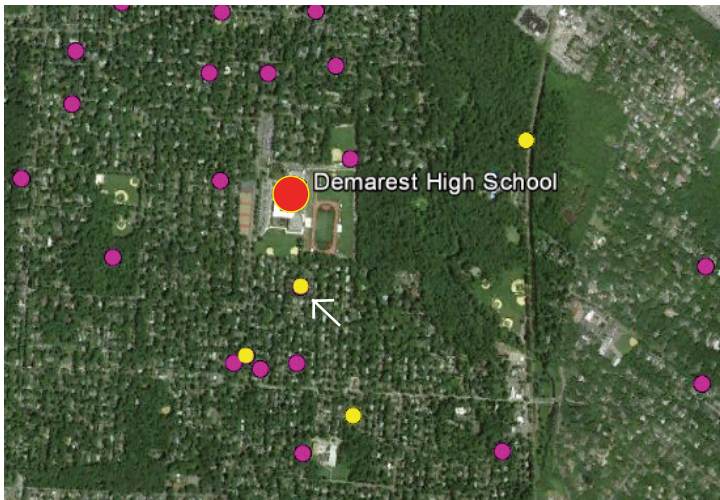

## WeatherBug Safety Solutions In Action

**WHAT:** Man killed by lightning strike on the campus of Demarest High School

**WHERE:** Northern Valley Regional High School - Demarest, Demarest, NJ

**WHEN:** Friday, September 7, 2012

**3:50 PM** – In-cloud lightning pulses (magenta) detected within 15 miles of school - 32 minutes prior to fatal strike.

**4:04 - 4:08 PM** – In-cloud pulses and cloud-to-ground strikes detected within an extremely dangerous range of school - at least 18 minutes prior to fatal strike.

**4:08 - 4:36 PM** – In-cloud and cloud-to-ground strikes on or near campus. Strike that resulted in fatality occurred at 4:22 PM. NWS issued a Severe Thunderstorm Warning at 4:35 PM.

**NATIONAL WEATHER SERVICE NEW YORK NY**  
441 PM EDT FRI SEP 07 2012

**0422 PM LIGHTNING DEMAREST** 40.96N 73.96W  
09/07/2012 BERGEN NJ TRAINED SPOTTER

\*\*\* 1 INJ \*\*\* 1 PERSON STRUCK BY LIGHTNING NEAR NORTH VALLEY REGIONAL HIGH SCHOOL. CPR BEING PERFORMED.

**Police say the storm swept in without much warning, and the lightning started while the skies were still sunny.**